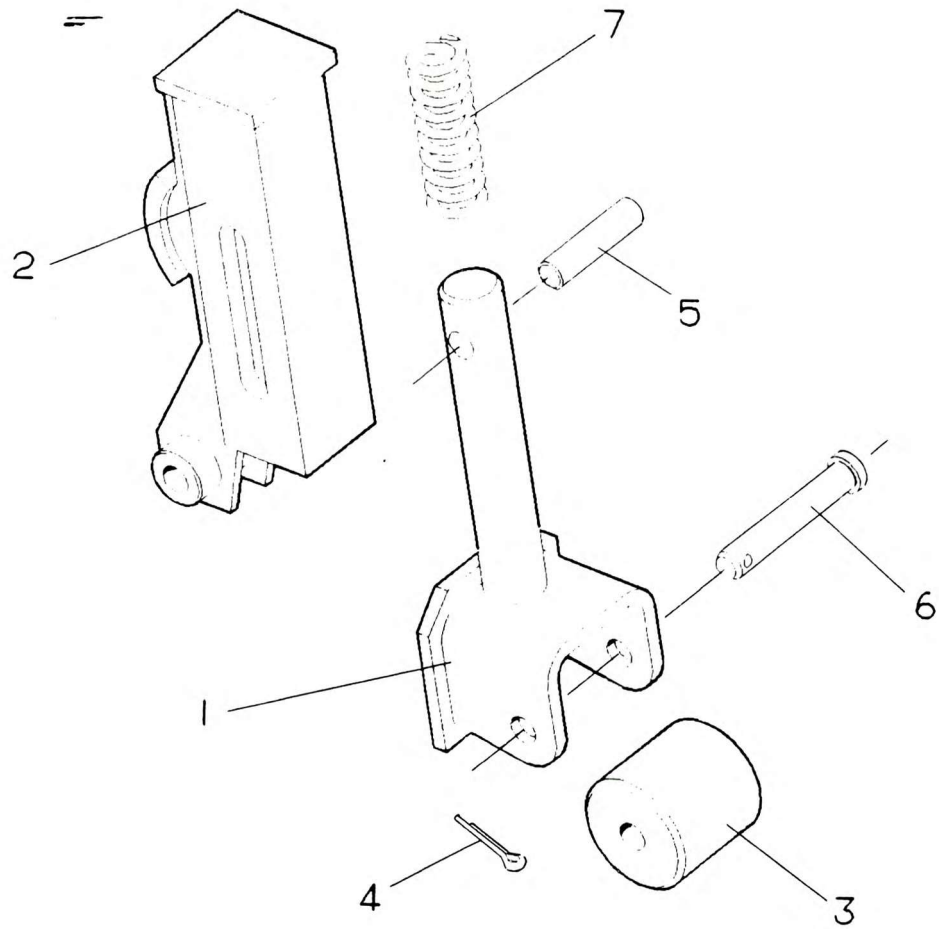

ACTUATOR ASSY - BOOM SEQUENCE

NO.	PART NO.	QTY.	DESCRIPTION	NO.	PART NO.	QTY.	DESCRIPTION
1	6-009-990002	1	Actuator Weld Plunger				
2	2-174-900074	1	Housing Weld (Valve Actuator)				
3	6-772-000184	1	Roller (Valve Actuator)				
4	7-690-051210	1	Cotter Pin				
5	7-690-162445	1	Pin Slotted Spring				
6	7-690-164000	1	Clevis Pin				
7	7-834-000195	1	Compression Spring				